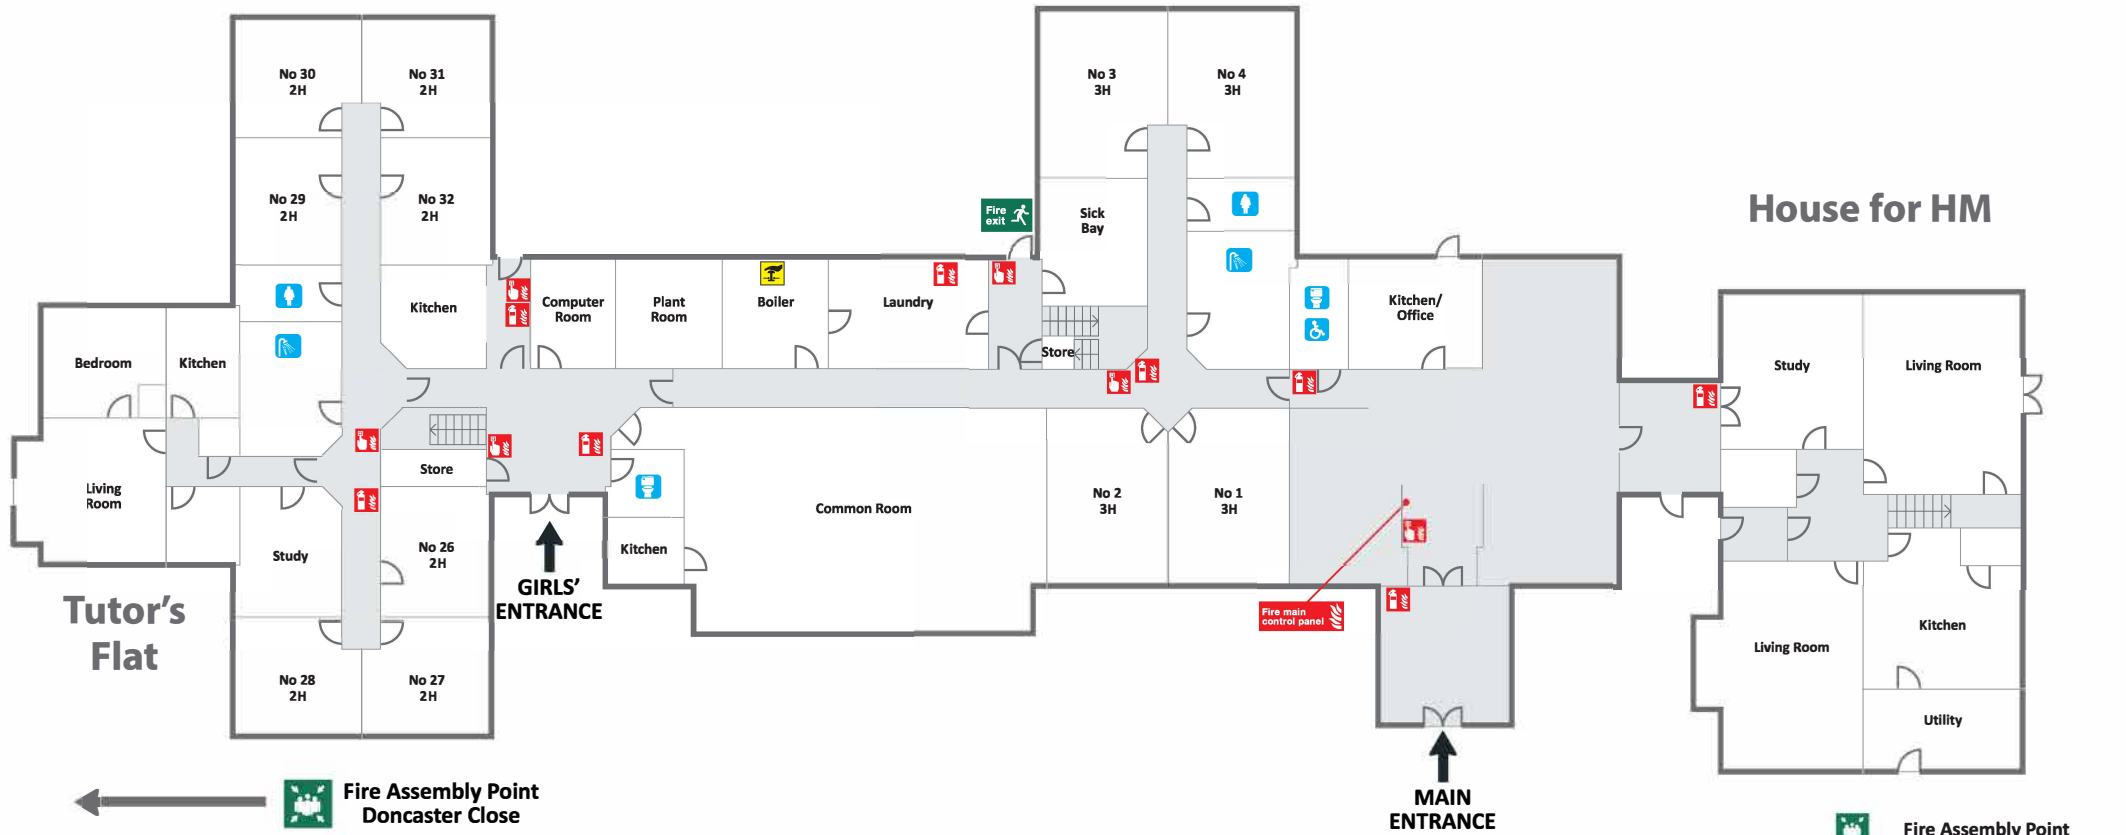

# Rushebrookes House

## Ground Floor

-  Boys WC
-  Girls WC
-  Staff WC
-  Accessible WC
-  Showers

-  Fire Assembly Point
-  Fire Control Panel
-  Fire exits
-  Fire Fighting equipment
-  Call Points
-  Gas Shut off
-  Stairs
-  Building Entrances

## First Floor

## House for HM

-  Boys WC
-  Girls WC
-  Staff WC
-  Accessible WC
-  Showers

-  Fire Assembly Point
-  Fire main control panel
-  Fire exits
-  Fire Fighting equipment
-  Call Points
-  Gas Shut off
-  Stairs
-  Building Entrances