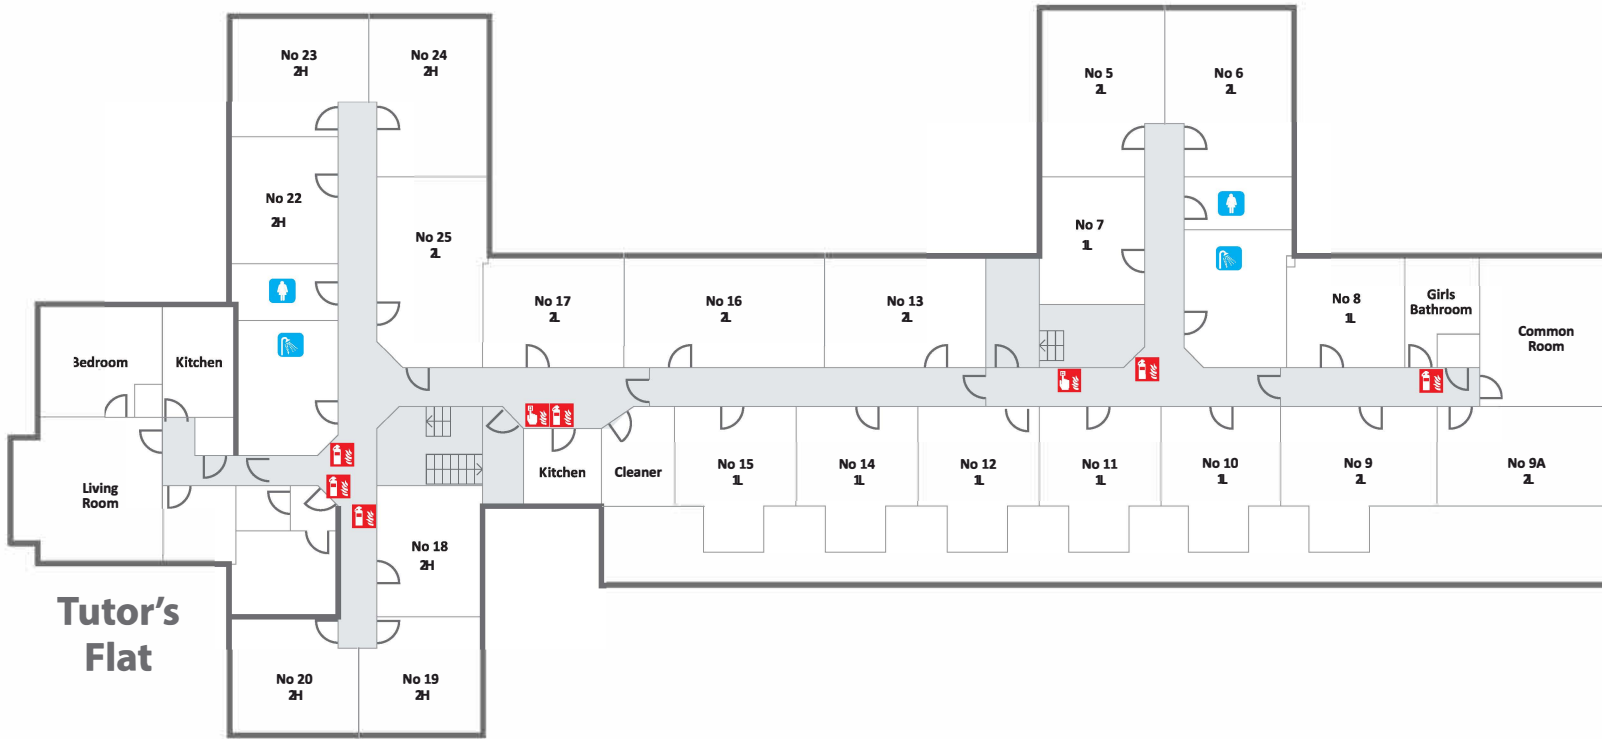

## Ground Floor

-  Boys WC
-  Girls WC
-  Staff WC
-  Accessible WC
-  Showers

-  Fire Assembly Point
-  Fire Control Panel
-  Fire exits
-  Fire Fighting equipment
-  Call Points
-  Gas Shut off
-  Stairs
-  Building Entrances

# Rushebrookes House

## First Floor