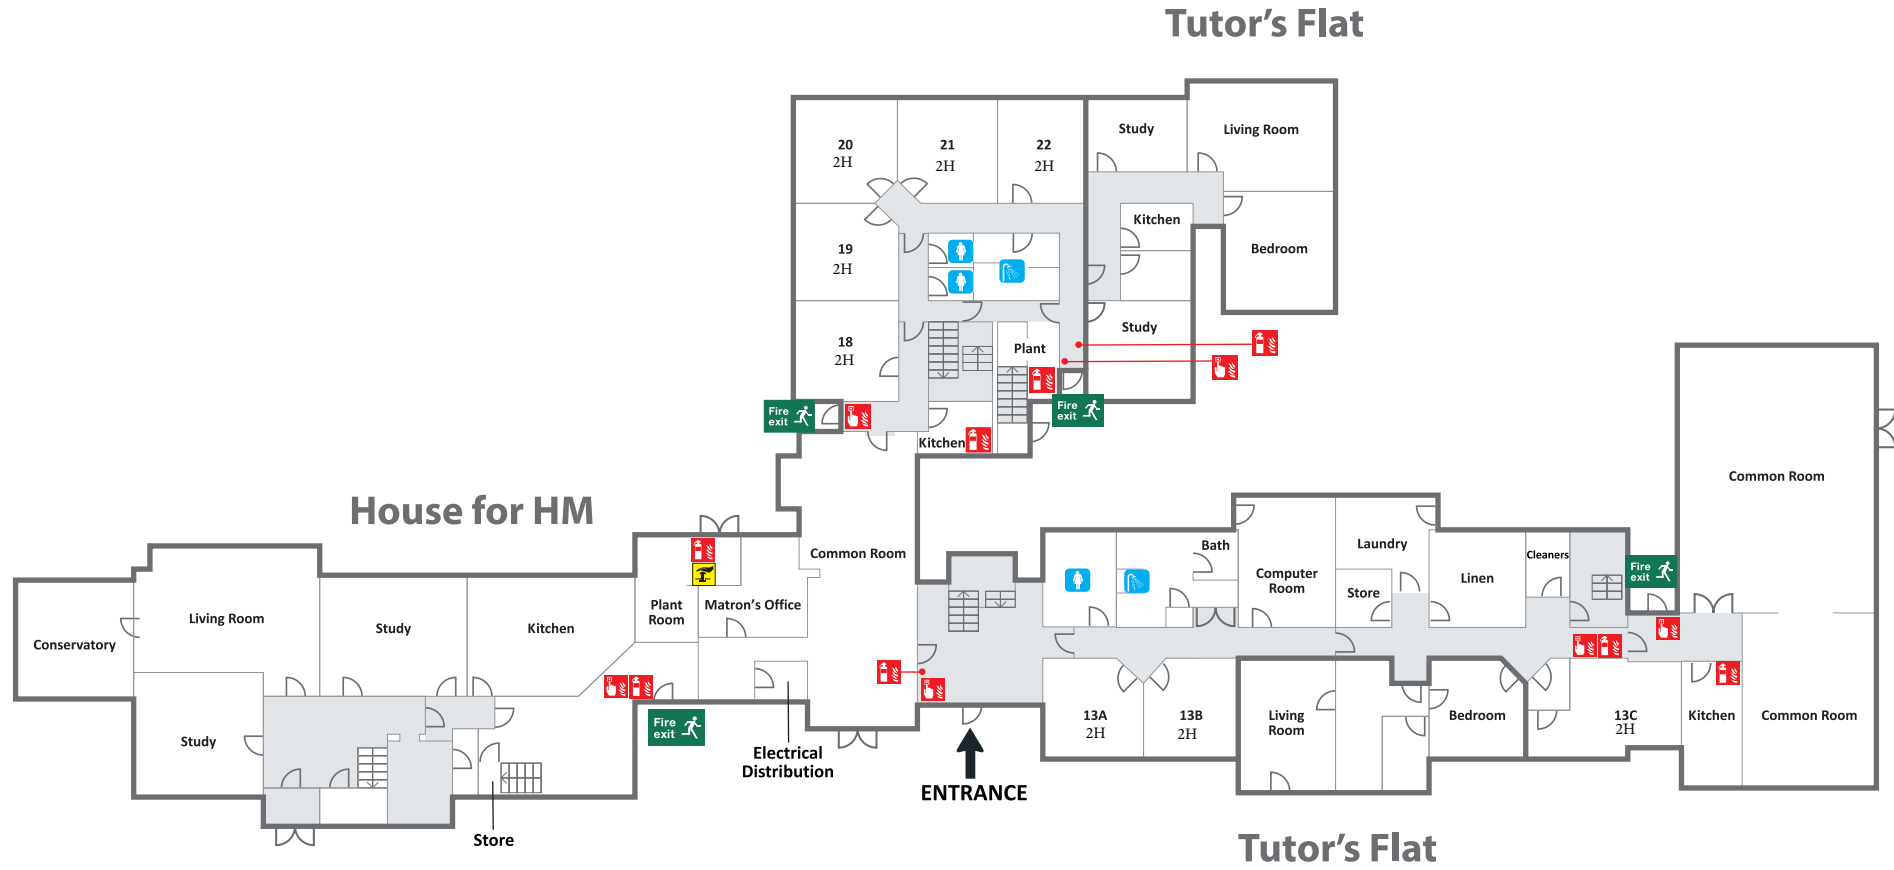

Buchanans House

Ground Floor

 The Fire Assembly Point is on the Rear Lawn

-  Boys WC
-  Girls WC
-  Staff WC
-  Accessible WC
-  Showers

-  Fire Assembly Point
-  Fire main control panel
-  Fire Control Panel
-  Fire exits
-  Fire Fighting equipment
-  Call Points
-  Gas Shut off
-  Stairs
-  Building Entrances

Buchanans House

First Floor

House for HM

-  Boys WC
-  Girls WC
-  Staff WC
-  Accessible WC
-  Showers

-  Fire Assembly Point
-  Fire main control panel
-  Fire Control Panel
-  Fire exits
-  Fire Fighting equipment
-  Call Points
-  Gas Shut off
-  Stairs
-  Building Entrances

Buchanans House

Second Floor

-  Boys WC
-  Girls WC
-  Staff WC
-  Accessible WC
-  Showers

-  Fire Assembly Point
-  Fire main control panel
-  Fire Control Panel
-  Fire exits
-  Fire Fighting equipment
-  Call Points
-  Gas Shut off
-  Stairs
-  Building Entrances