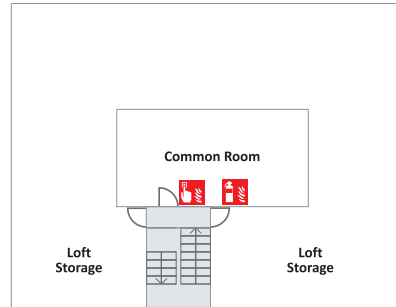

Buchanans House

Ground Floor

 The Fire Assembly Point is on the Rear Lawn

-  Boys WC
-  Girls WC
-  Staff WC
-  Accessible WC
-  Showers

-  Fire Assembly Point
-  Fire main control panel
-  Fire Control Panel
-  Fire exits
-  Fire Fighting equipment
-  Call Points
-  Gas Shut off
-  Stairs
-  Building Entrances

Buchanans House

First Floor

House for HM

-  Boys WC
-  Girls WC
-  Staff WC
-  Accessible WC
-  Showers

-  Fire Assembly Point
-  Fire main control panel
-  Fire Control Panel
-  Fire exits
-  Fire Fighting equipment
-  Call Points
-  Gas Shut off
-  Stairs
-  Building Entrances

Buchanans House

Second Floor

-  Boys WC
-  Girls WC
-  Staff WC
-  Accessible WC
-  Showers

-  Fire Assembly Point
-  Fire main control panel
-  Fire Control Panel
-  Fire exits
-  Fire Fighting equipment
-  Call Points
-  Gas Shut off
-  Stairs
-  Building Entrances