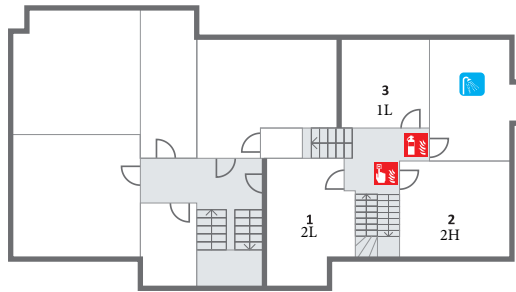

Buchanans House

Ground Floor

 The Fire Assembly Point is on the Rear Lawn

-  Boys WC
-  Girls WC
-  Staff WC
-  Accessible WC
-  Showers

-  Fire Assembly Point
-  Fire main control panel
-  Fire Control Panel
-  Fire exits
-  Fire Fighting equipment
-  Call Points
-  Gas Shut off
-  Stairs
-  Building Entrances

Buchanans House

First Floor

House for HM

-  Boys WC
-  Girls WC
-  Staff WC
-  Accessible WC
-  Showers

-  Fire Assembly Point
-  Fire main control panel
-  Fire Control Panel
-  Fire exits
-  Fire Fighting equipment
-  Call Points
-  Gas Shut off
-  Stairs
-  Building Entrances

Buchanans House

Second Floor

-  Boys WC
-  Girls WC
-  Staff WC
-  Accessible WC
-  Showers

-  Fire Assembly Point
-  Fire main control panel
-  Fire Control Panel
-  Fire exits
-  Fire Fighting equipment
-  Call Points
-  Gas Shut off
-  Stairs
-  Building Entrances