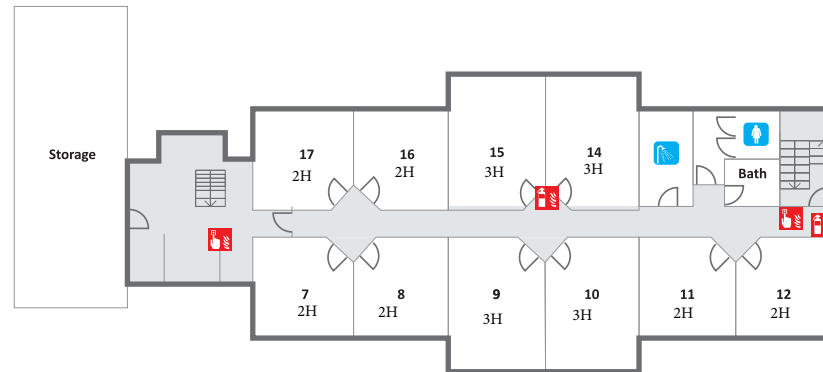

Buchanans House

Ground Floor

 The Fire Assembly Point is on the Rear Lawn

-  Boys WC
-  Girls WC
-  Staff WC
-  Accessible WC
-  Showers

-  Fire Assembly Point
-  Fire main control panel
-  Fire Control Panel
-  Fire exits
-  Fire Fighting equipment
-  Call Points
-  Gas Shut off
-  Stairs
-  Building Entrances

Buchanans House

First Floor

House for HM

-  Boys WC
-  Girls WC
-  Staff WC
-  Accessible WC
-  Showers

-  Fire Assembly Point
-  Fire main control panel
-  Fire Control Panel
-  Fire exits
-  Fire Fighting equipment
-  Call Points
-  Gas Shut off
-  Stairs
-  Building Entrances

Buchanans House

Second Floor

-  Boys WC
-  Girls WC
-  Staff WC
-  Accessible WC
-  Showers

-  Fire Assembly Point
-  Fire main control panel
-  Fire Control Panel
-  Fire exits
-  Fire Fighting equipment
-  Call Points
-  Gas Shut off
-  Stairs
-  Building Entrances