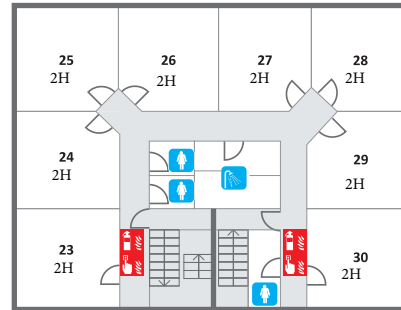

Buchanans House

Ground Floor

 The Fire Assembly Point is on the Rear Lawn

-  Boys WC
-  Girls WC
-  Staff WC
-  Accessible WC
-  Showers

-  Fire Assembly Point
-  Fire main control panel
-  Fire Control Panel
-  Fire exits
-  Fire Fighting equipment
-  Call Points
-  Gas Shut off
-  Stairs
-  Building Entrances

Buchanans House

First Floor

House for HM

-  Boys WC
-  Girls WC
-  Staff WC
-  Accessible WC
-  Showers

-  Fire Assembly Point
-  Fire main control panel
-  Fire Control Panel
-  Fire exits
-  Fire Fighting equipment
-  Call Points
-  Gas Shut off
-  Stairs
-  Building Entrances

Buchanans House

Second Floor

-  Boys WC
-  Girls WC
-  Staff WC
-  Accessible WC
-  Showers

-  Fire Assembly Point
-  Fire main control panel
-  Fire Control Panel
-  Fire exits
-  Fire Fighting equipment
-  Call Points
-  Gas Shut off
-  Stairs
-  Building Entrances