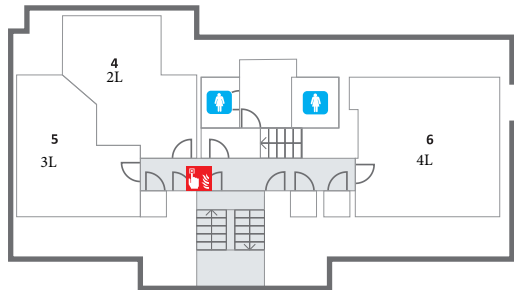

Buchanans House

Ground Floor

 The Fire Assembly Point is on the Rear Lawn

-  Boys WC
-  Girls WC
-  Staff WC
-  Accessible WC
-  Showers

-  Fire Assembly Point
-  Fire main control panel
-  Fire Control Panel
-  Fire exits
-  Fire Fighting equipment
-  Call Points
-  Gas Shut off
-  Stairs
-  Building Entrances

Buchanans House

First Floor

House for HM

-  Boys WC
-  Girls WC
-  Staff WC
-  Accessible WC
-  Showers

-  Fire Assembly Point
-  Fire main control panel
-  Fire Control Panel
-  Fire exits
-  Fire Fighting equipment
-  Call Points
-  Gas Shut off
-  Stairs
-  Building Entrances

Buchanans House

Second Floor

-  Boys WC
-  Girls WC
-  Staff WC
-  Accessible WC
-  Showers

-  Fire Assembly Point
-  Fire main control panel
-  Fire Control Panel
-  Fire exits
-  Fire Fighting equipment
-  Call Points
-  Gas Shut off
-  Stairs
-  Building Entrances