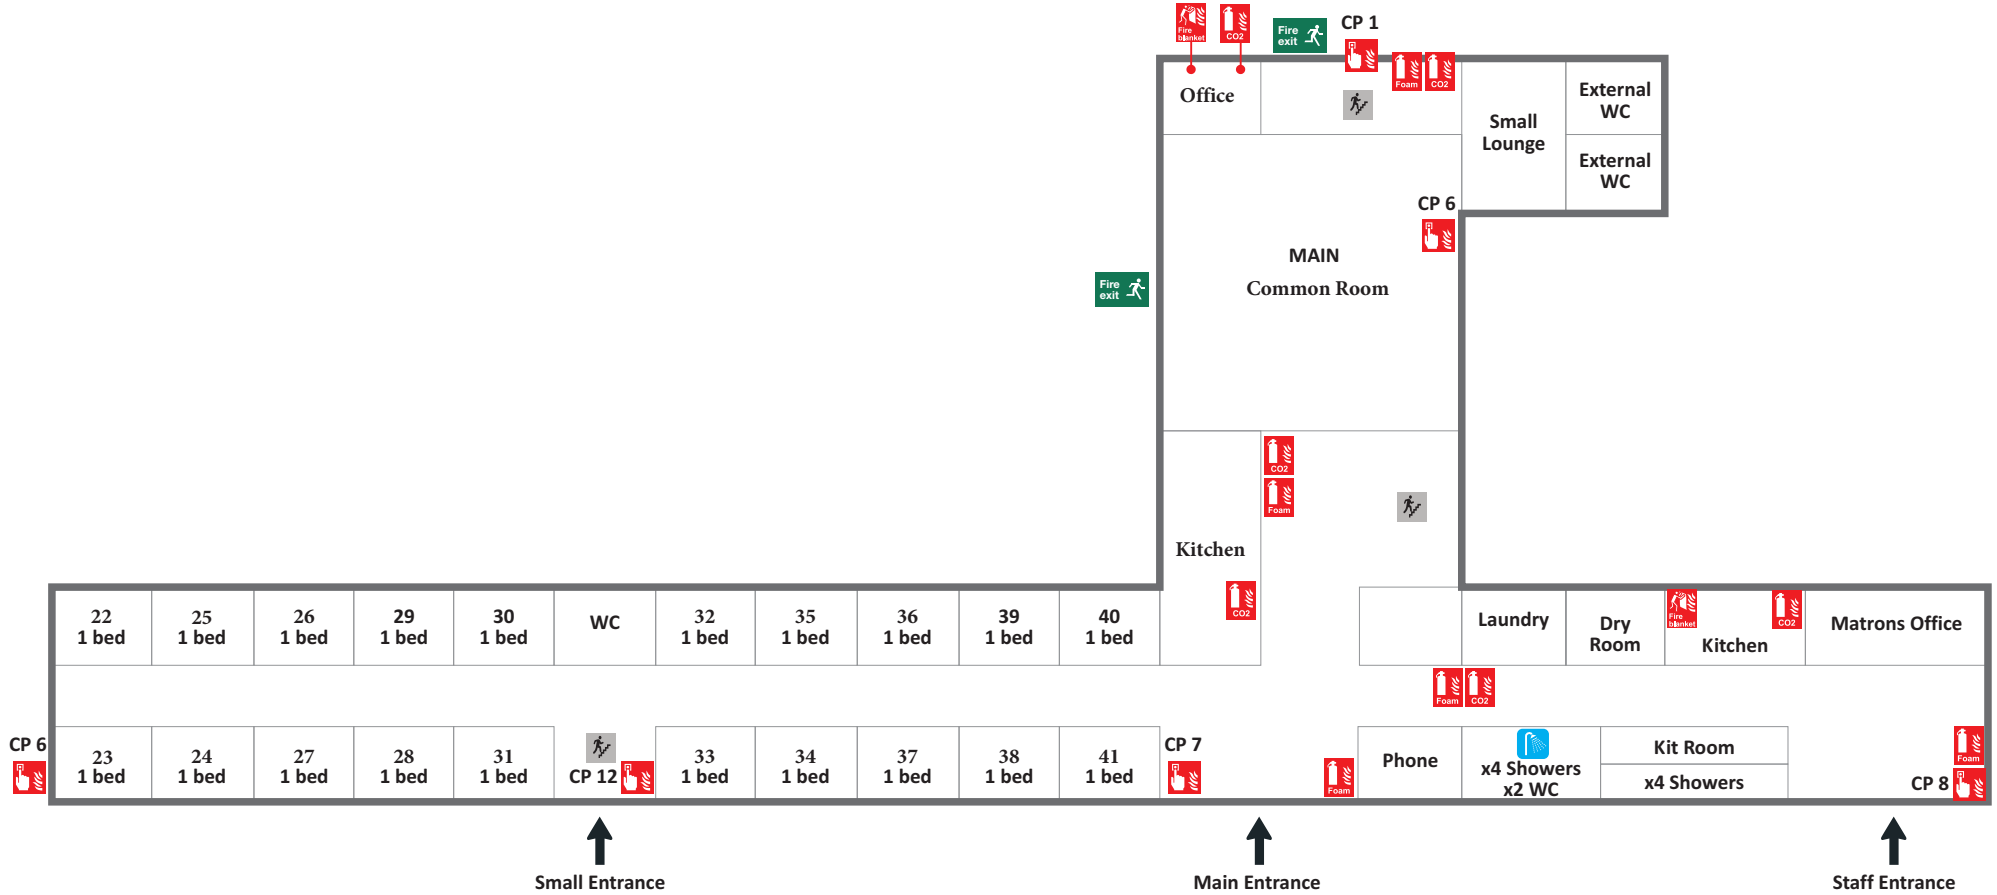

Haywoods

Ground Floor

-  WC
-  Showers
-  Bath
-  Accessible WC
-  Unisex WC

-  Fire Extinguisher - Type A - Water
-  Fire Extinguisher - Type B - CO2
-  Fire Extinguisher - Type C - Foam
-  Fire Extinguisher - Powder

Haywoods

First Floor

- WC
- Showers
- Bath
- Accessible WC
- Unisex WC

- Fire Extinguisher - Type A - Water
- Fire Extinguisher - Type B - CO2
- Fire Extinguisher - Type C - Foam
- Fire Extinguisher - Powder

Type D - Fire Blanket