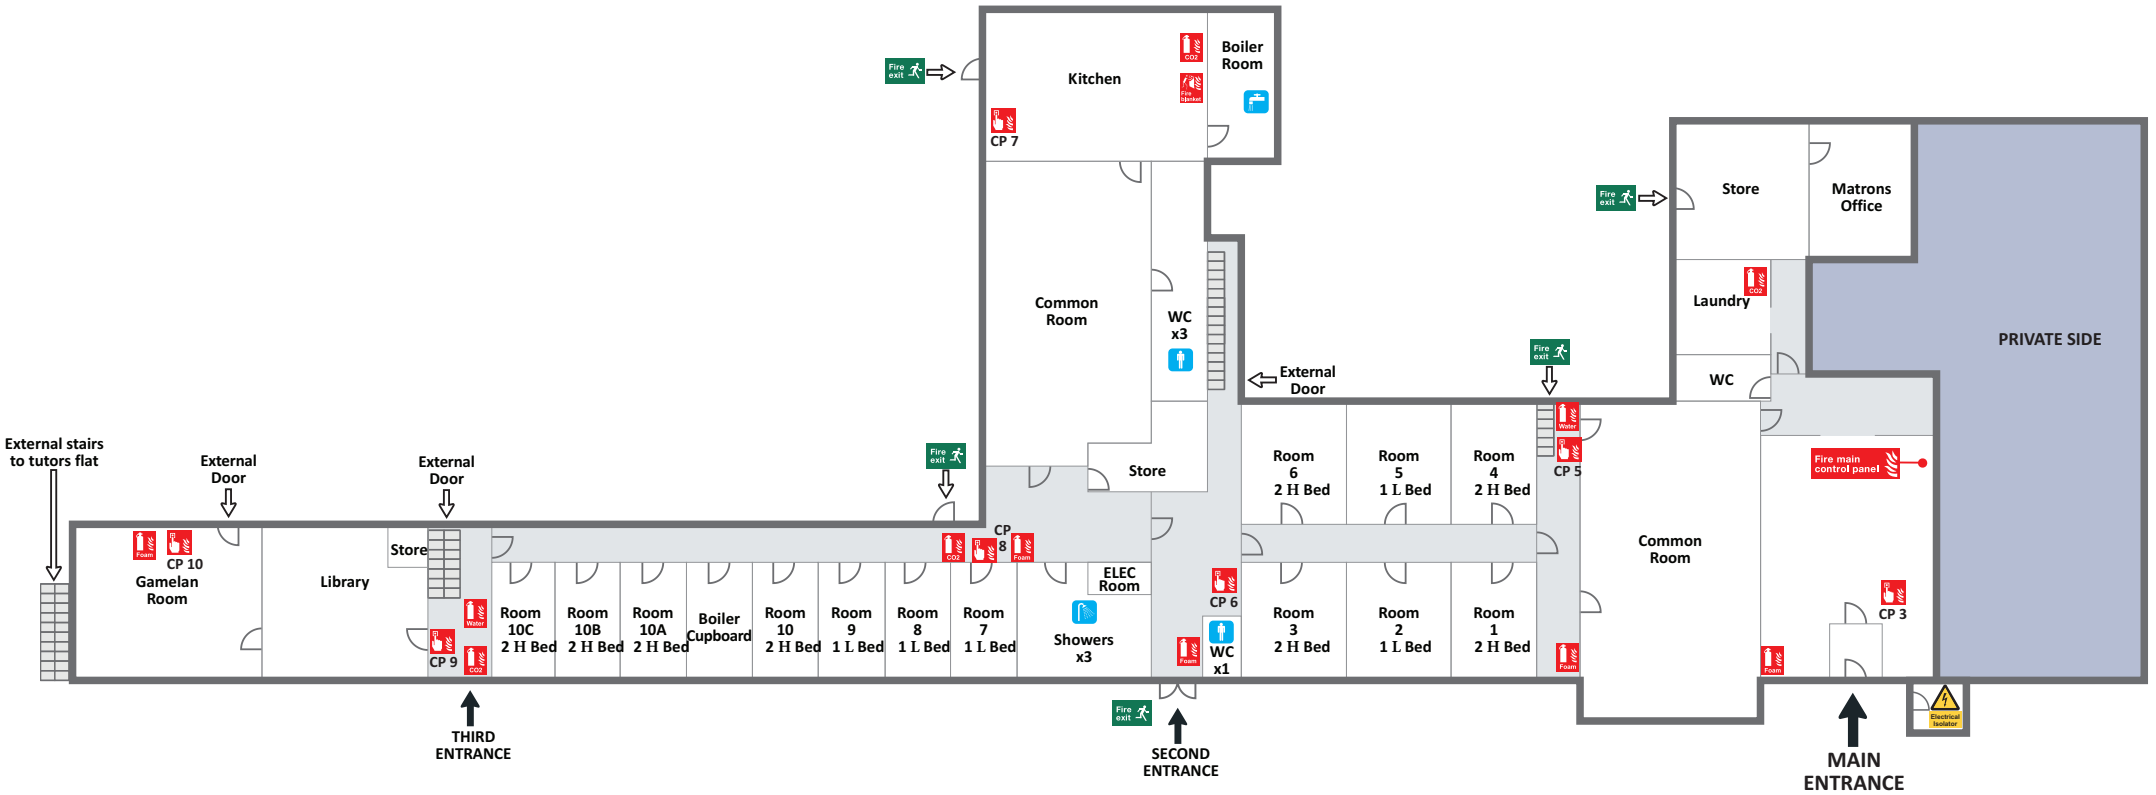

Wharflands

-  WC
-  Showers
-  Bath

-  Electrical Isolation Point
-  Water Isolation Point

-  Fire Extinguisher - Type A - Water
-  Fire Extinguisher - Type B - CO2
-  Fire Extinguisher - Type C - Foam
-  Type D - Fire Blanket
-  Fire Panel
-  Fire Exit

Ground Floor

Wharflands

-  WC
-  Showers
-  Bath

-  Fire Extinguisher - Type A - Water
-  Fire Extinguisher - Type B - CO2
-  Fire Extinguisher - Type C - Foam
-  Type D - Fire Blanket

First Floor

Wharflands