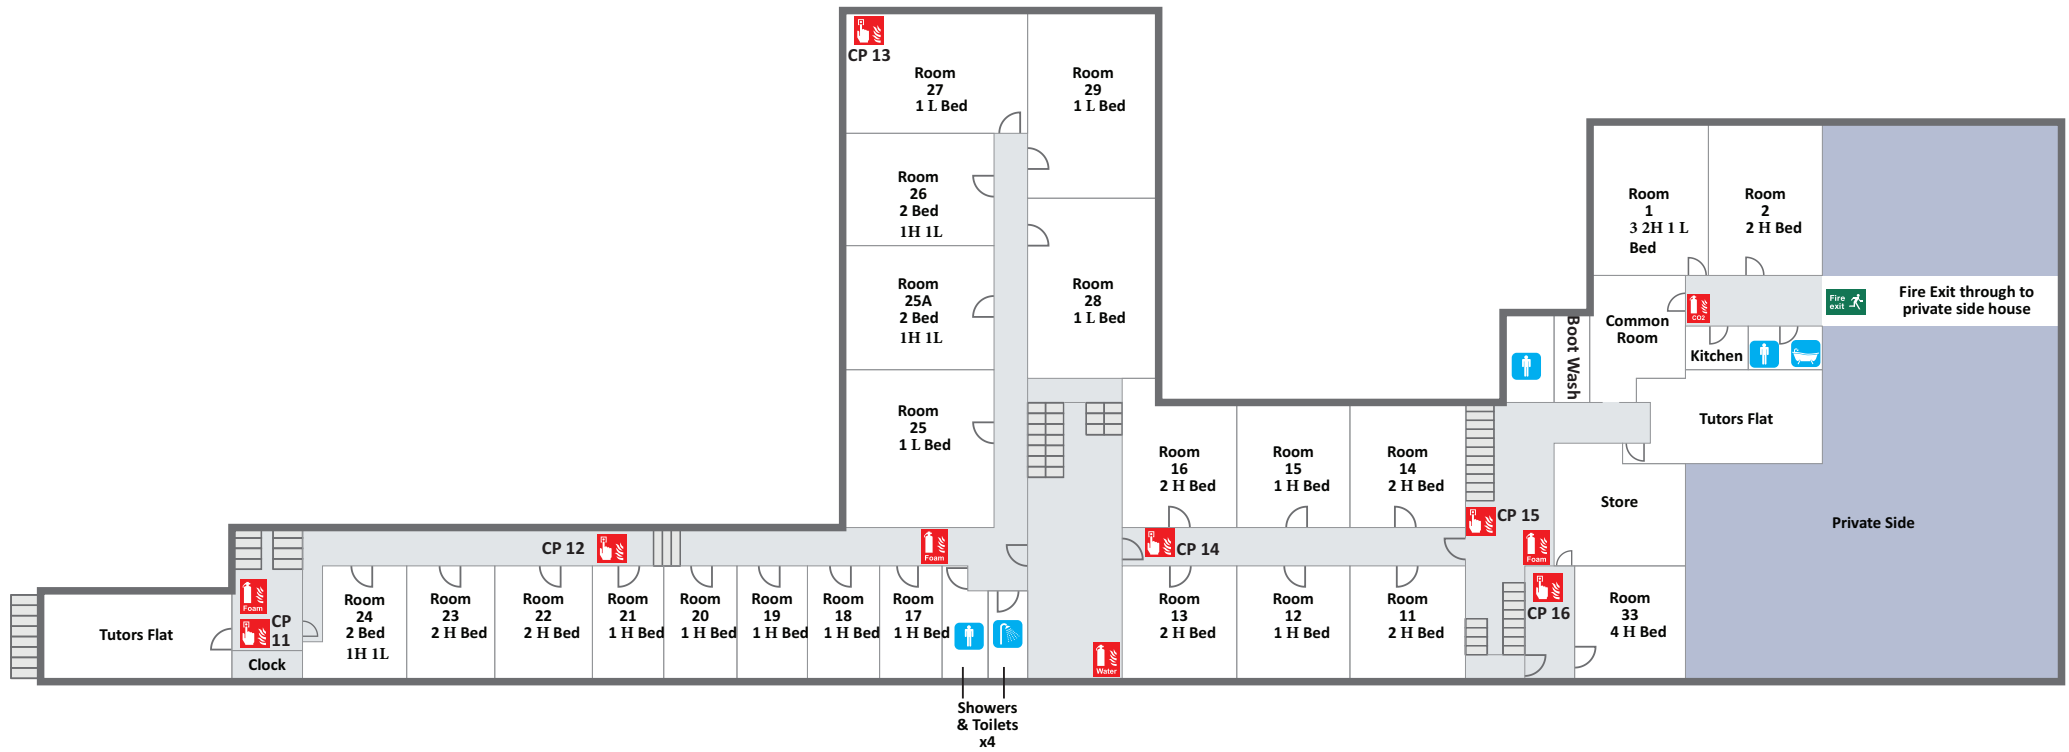

Wharflands

-  WC
-  Showers
-  Bath

-  Electrical Isolation Point
-  Water Isolation Point

-  Fire Extinguisher - Type A - Water
-  Fire Extinguisher - Type B - CO2
-  Fire Extinguisher - Type C - Foam
-  Type D - Fire Blanket
-  Fire Panel
-  Fire Exit

Ground Floor

Wharflands

-  WC
-  Showers
-  Bath

-  Fire Extinguisher - Type A - Water
-  Fire Extinguisher - Type B - CO2
-  Fire Extinguisher - Type C - Foam
-  Type D - Fire Blanket

First Floor

Wharflands